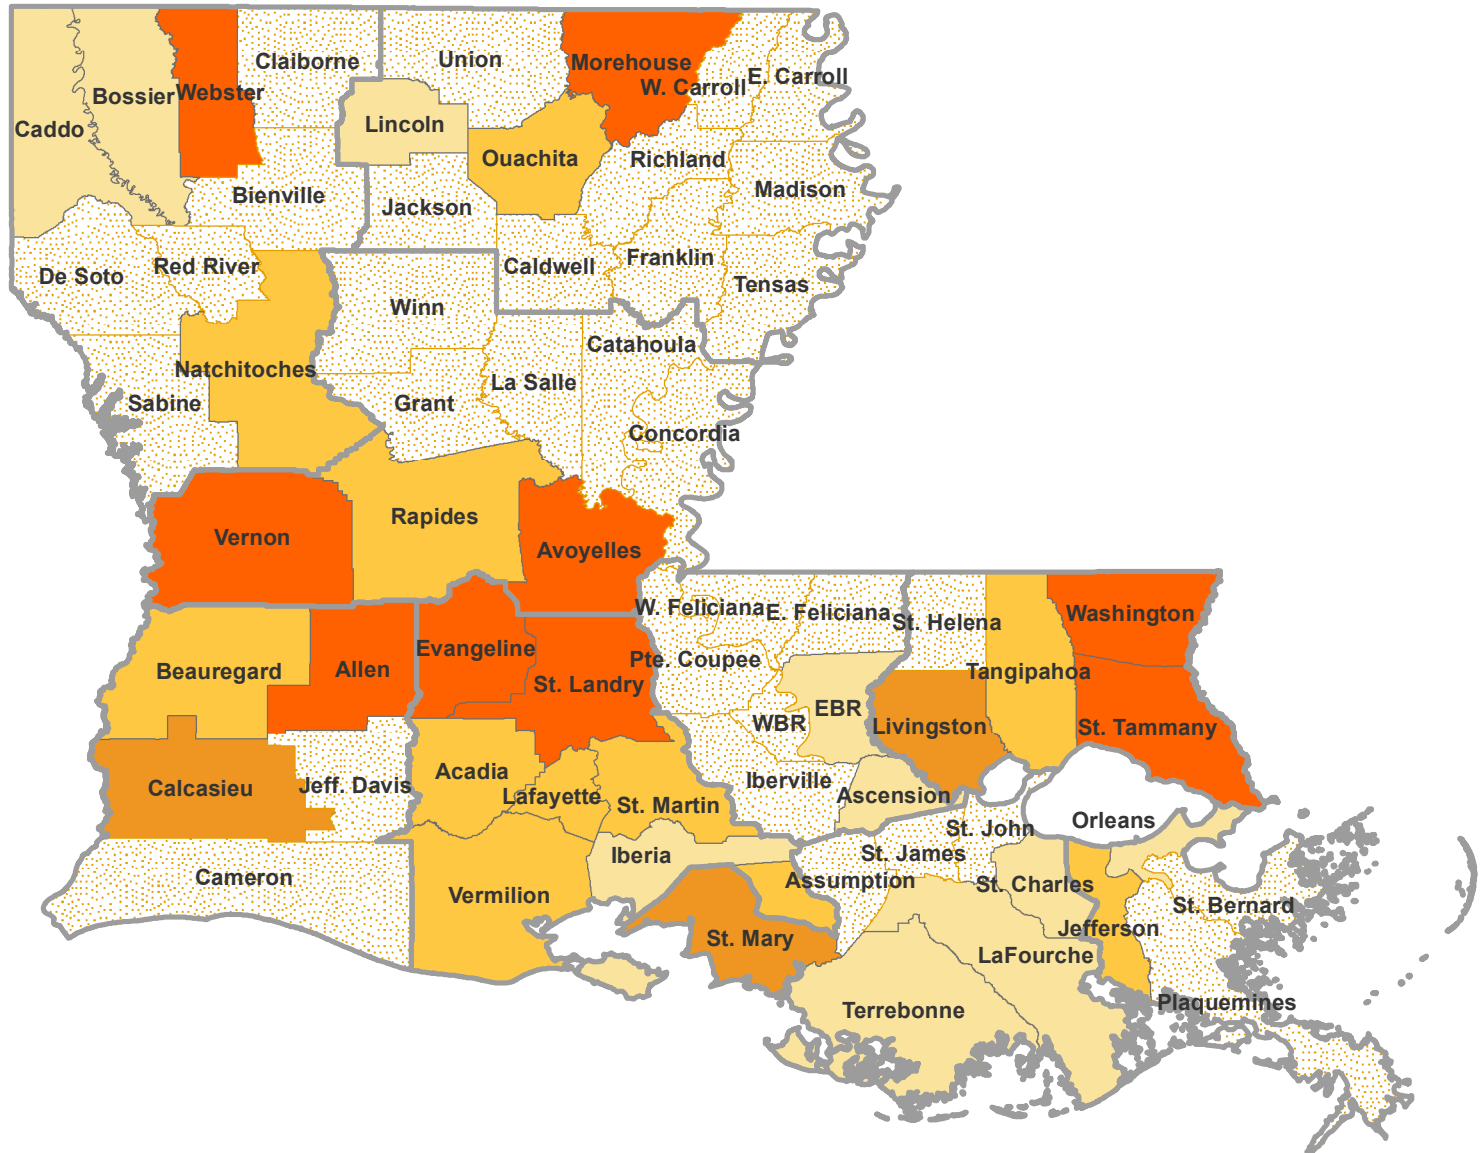

Crude Suicide Death Rates by Parish, All Ages, Louisiana 2018 - 2021

Crude Suicide Rates per 100,000

-  Data Unreliable or Suppressed
-  Less than 14.0
-  14.0 - 16.9
-  17.0 - 18.9
-  19.0 or higher
-  LDH_Regions